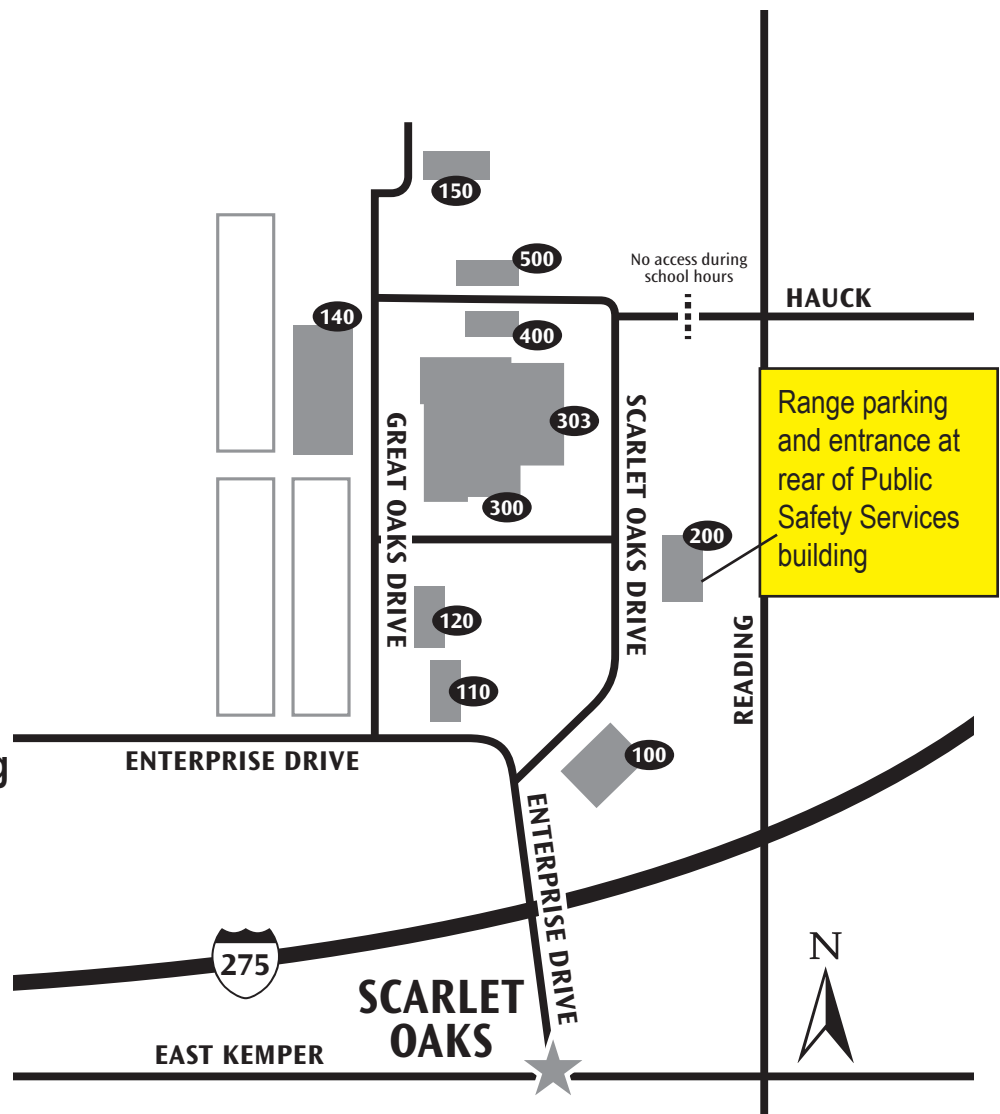

Great Oaks Career

Campuses

District Office

110 Great Oaks Drive
Cincinnati, OH 45241
513.771.8840

Public Safety Services

200 Scarlet Oaks Drive
Cincinnati, OH 45241
513.771.1142

PLEASE NOTE: Some GPS and map programs are having difficulty recognizing the new street addresses. To get online directions to this campus, use 3254 E. Kemper Road, Cincinnati 45241.

From I-71: Take I-275 West to Mosteller Road (Exit #44)

From I-75: Take I-275 East to Mosteller Road (Exit #44)

Turn left (south) onto Mosteller Road

Turn left at the first traffic light onto East Kemper Road

At the second traffic light (0.7 miles), turn left at Enterprise Drive

For the Instructional Resource Center: Parking lot driveway is on the right on Enterprise Drive just before Scarlet Oaks Drive.

For the District Office: Follow Enterprise Drive. Parking lot driveway is just past Scarlet Oaks Drive.

For Scarlet Oaks, Public Safety Services, Adult Workforce Development, and other buildings: Turn right at Scarlet Oaks Drive; follow campus map or signs to the appropriate building.

Instructional Resource Center

Public Safety Services

Scarlet Oaks (main building)

Scarlet Adult Education (Entry 3)

Veterinary Assisting building

Firehouse

Warehouse

Garage

District Office

100 Scarlet Oaks Drive

200 Scarlet Oaks Drive

300 Scarlet Oaks Drive

303 Scarlet Oaks Drive

400 Scarlet Oaks Drive

500 Scarlet Oaks Drive

140 Great Oaks Drive

120 Great Oaks Drive

110 Great Oaks Drive