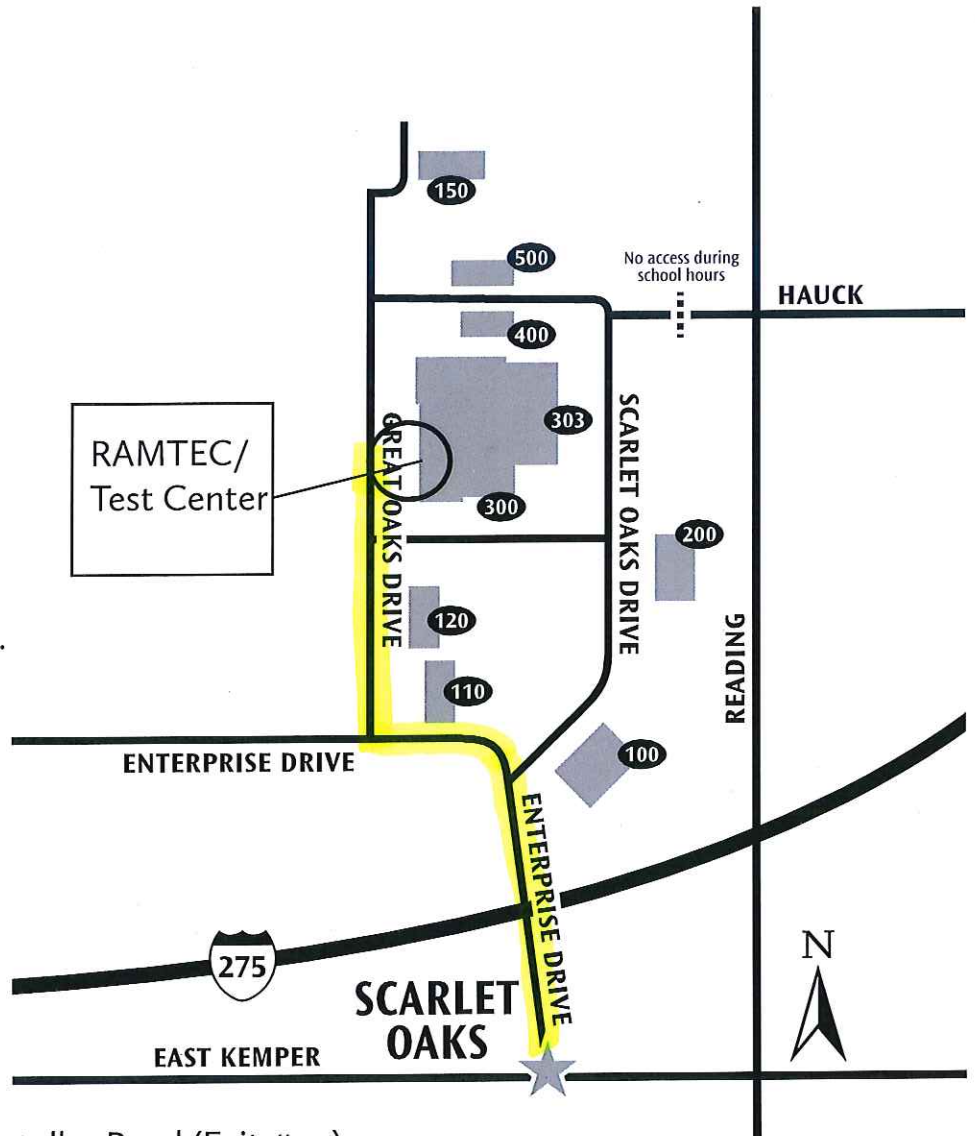

**Scarlet Oaks  
Career Campus  
Test Center  
Great Oaks Drive  
Cincinnati, OH 45241  
513.771.8925  
513.771.8881**

PLEASE NOTE: Some GPS and map programs are having difficulty recognizing the campus street addresses. To get online directions to this campus, use 3254 E. Kemper Road, Cincinnati

- From I-71: Take I-275 West to Mosteller Road (Exit #44)
- From I-75: Take I-275 East to Mosteller Road (Exit #44)
- Turn left (south) onto Mosteller Road
- Turn left at the first traffic light onto East Kemper Road
- At the second traffic light (0.7 miles), turn left at Enterprise Drive

For Test Center: Stay on Enterprise Drive to Great Oaks Drive; follow Test Center signs at Great Oaks Drive and enter at the entrance under the large RAMTEC sign. (You'll see a blue robotic arm on the sidewalk near the entrance.)