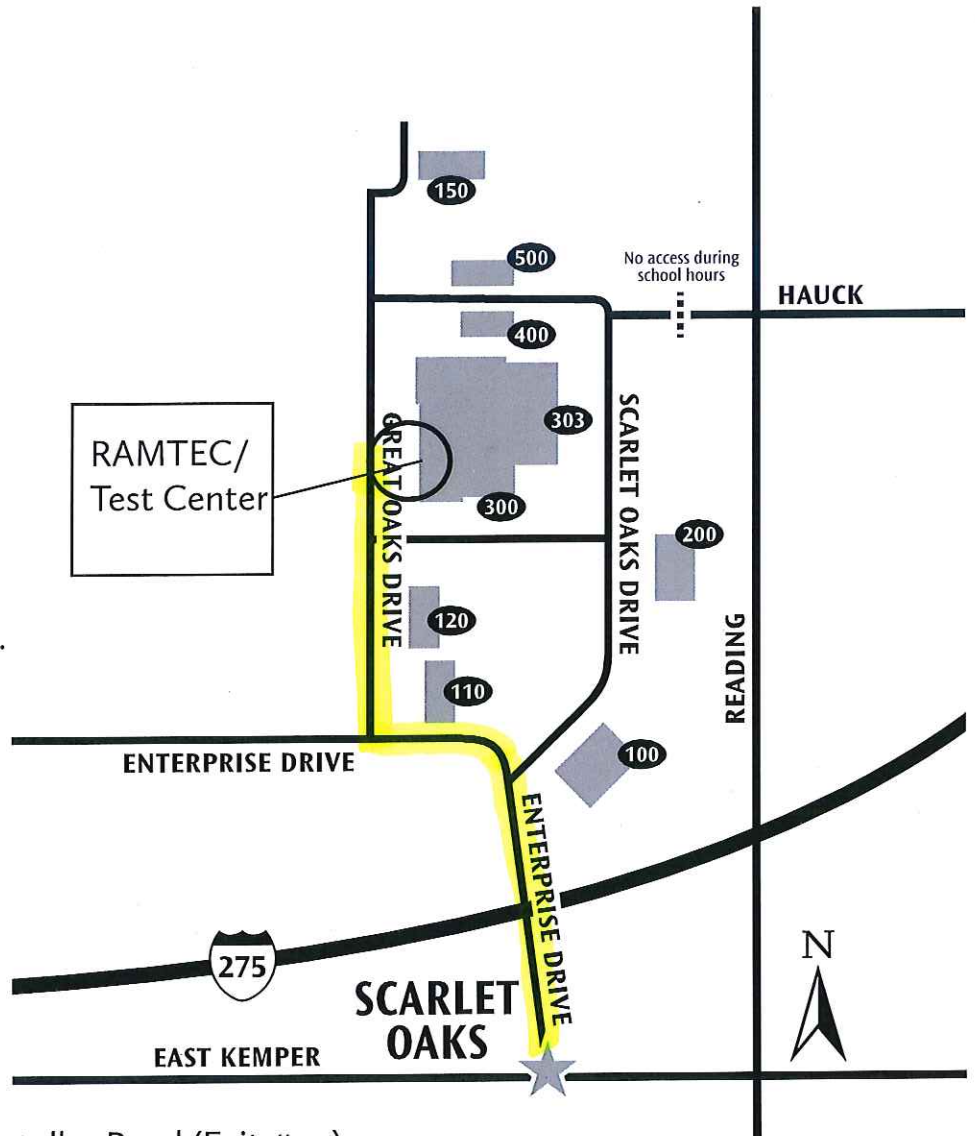

**Scarlet Oaks
Career Campus
Test Center
Great Oaks Drive
Cincinnati, OH 45241
513.771.8925
513.771.8881**

PLEASE NOTE: Some GPS and map programs are having difficulty recognizing the campus street addresses. To get online directions to this campus, use 3254 E. Kemper Road, Cincinnati

- From I-71: Take I-275 West to Mosteller Road (Exit #44)
- From I-75: Take I-275 East to Mosteller Road (Exit #44)
- Turn left (south) onto Mosteller Road
- Turn left at the first traffic light onto East Kemper Road
- At the second traffic light (0.7 miles), turn left at Enterprise Drive

For Test Center: Stay on Enterprise Drive to Great Oaks Drive; follow Test Center signs at Great Oaks Drive and enter at the entrance under the large RAMTEC sign. (You'll see a blue robotic arm on the sidewalk near the entrance.)