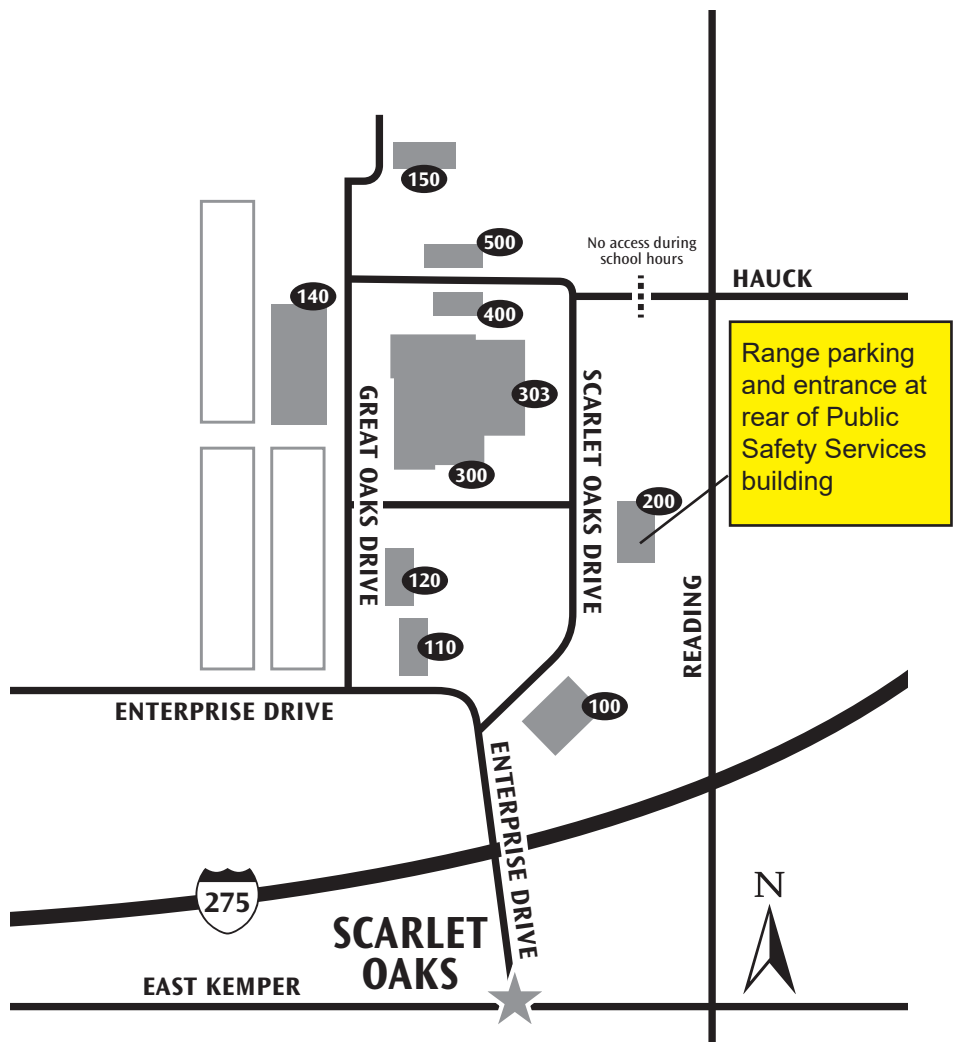

**From I-71:** Take I-275 West to Mosteller Road (Exit #44)

**From I-75:** Take I-275 East to Mosteller Road (Exit #44)

Turn left (south) onto Mosteller Road

Turn left at the first traffic light onto East Kemper Road

At the second traffic light (0.7 miles), turn left at Enterprise Drive

**For iSpace/Instructional Resource Center:** Parking lot driveway is on the right on Enterprise Drive just before Scarlet Oaks Drive.

**For the District Office:** Follow Enterprise Drive. Parking lot driveway is just past Scarlet Oaks Drive.

**For Scarlet Oaks, Public Safety Services, Adult Workforce Development, and other buildings:** Turn right at Scarlet Oaks Drive; follow campus map or signs to the appropriate building.

iSpace/Instructional Resource Center	100 Scarlet Oaks Drive
Public Safety Services	200 Scarlet Oaks Drive
Scarlet Oaks (main building)	300 Scarlet Oaks Drive
Scarlet Adult Education (Entry 3)	303 Scarlet Oaks Drive
Veterinary Assisting building	400 Scarlet Oaks Drive
Firehouse	500 Scarlet Oaks Drive
Warehouse	140 Great Oaks Drive
Garage	120 Great Oaks Drive
District Office	110 Great Oaks Drive